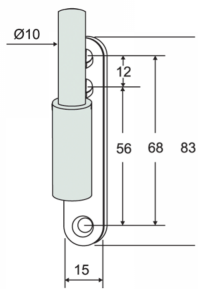

Screw On Frame Pivot Aluminium (Model: KLHP407)

- Zinc Plated Steel.
- W/Aluminium Sleeve.

Attributes:

Product Code: KLHP407

Unit Of Sale: Each