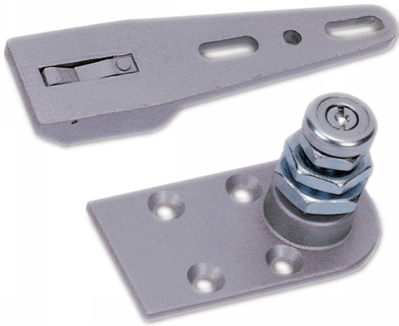

Adjustable Dual Purpose Bottom Pivot (Model: KGTS85DP)

- Adjustable dual-purpose bottom pivot set

Attributes:

Product Code: KGTS85DP

Unit Of Sale: Each