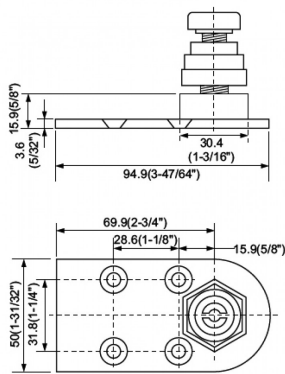

Adjustable Dual Purpose Bottom Pivot (Model: KGTS85DP)

- Adjustable dual-purpose bottom pivot set

Attributes:

Product Code: KGTS85DP

Unit Of Sale: Each