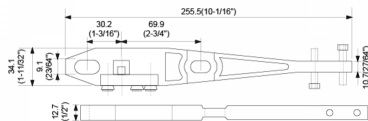

Type S - Side Load Arm Assembly ( Model: KGTS850S )

- Type S Side load arm assembly.
- For top rail with 12.5mm recess.

Attributes:

**Product Code:** KGTS850S

**Unit Of Sale:** Each