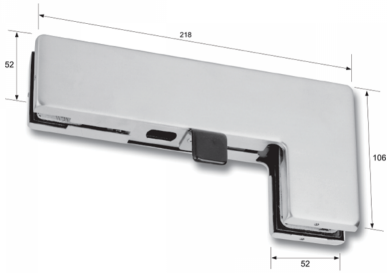

GCC Corner Transom Strike Box With Stopper - Satin Stainless (Model: KGT40KSSS)

- Easy installation with a unique designed body in three pieces, a great deal of time and effort can be saved by separate installation in side panel and overpanel.

- For KGL50S Corner Lock on Top.

- Stopper Reversible to make door swing in or out.

Attributes:

Product Code: KGT40KSSS

Unit Of Sale: Each