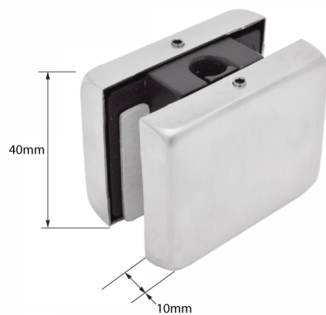

Strike Box - Satin Stainless (Model: KGL52KSS)

- Strike box for using with a KGL52 Lock.
- Receiver Mounted on the fixed panel.

Attributes:

Product Code: KGL52KSS

Unit Of Sale: Each