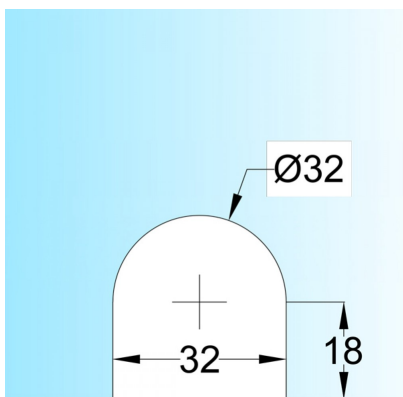

Strike Box - Satin Stainless (Model: KGL52KSS)

- Strike box for using with a KGL52 Lock.
- Receiver Mounted on the fixed panel.

Attributes:

Product Code: KGL52KSS

Unit Of Sale: Each