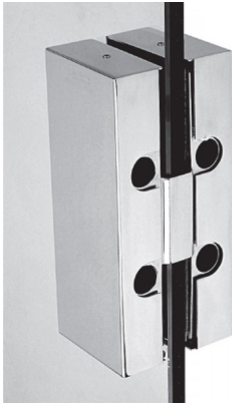

Double Sided Non Drill Strike Box For Glass- Satin Stainless (Model: KGL242KSS)

- Lockable from both sides.
- No need for glass notching, drilling or cutting.
- Key or Thumbturn Cylinder is optional.
- Suitable For 10 or 12mm Thick Glass.
- Lock receiver must be purchased separately.

Attributes:

Product Code: KGL242KSS

Unit Of Sale: Each