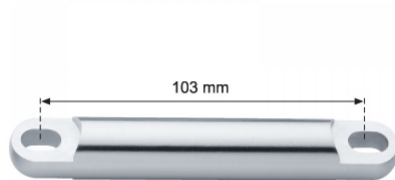

103mm Connecting Bar (Model: KG3014)

To connect fitting to glass or to wall.

Attributes:

Product Code: KG3014

Unit Of Sale: Each
