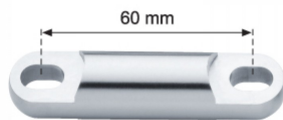

60mm Connecting Bar ( Model: KG3012 )

- To Connect Fitting to glass or to wall

Attributes:

**Product Code:** KG3012

**Unit Of Sale:** Each