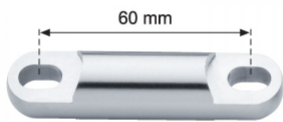

60mm Connecting Bar (Model: KG3012)

- To Connect Fitting to glass or to wall

Attributes:

Product Code: KG3012

Unit Of Sale: Each