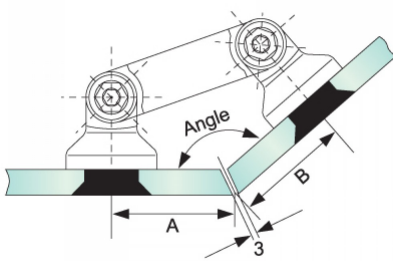

Glass to Glass Partition Bracket (82mm Bar) (Model: KG120F)

Glass to Glass - 2 ways

Attributes:

Product Code: KG120F

Unit Of Sale: Each

Glass to Glass - 2 Ways

Angle	Hole Pitch of Connecting Bar			
	52.5	60	82	103
	A/B	A/B	A/B	A/B
90°	75	80	96	
95°	70	75	90	
100°	66	71	85	
105°	62	67	81	
110°	59	63	77	
115°	55	60	73	
120°	52	56	69	
125°	49	54	66	
130°	47	51	63	
135°	44	48	60	
180°	25	28.5	39.5	50

unit:mm