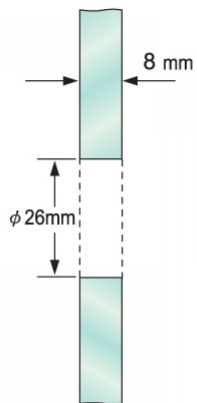

Single Point Fitting - Flat ( Model: KG102SF )

- Left & right, up & down adjustable.

Attributes:

**Product Code:** KG102SF

**Unit Of Sale:** Each