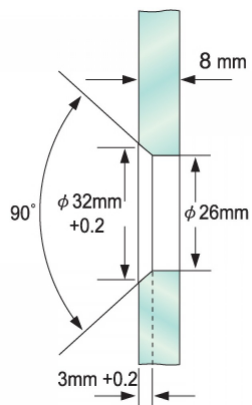

Single Point Fitting - Countersunk (Model: KG102SC)

- Left & right, up & down adjustable.

Attributes:

Product Code: KG102SC

Unit Of Sale: Each