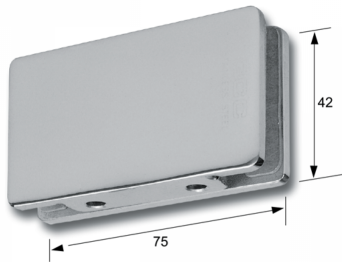

Side Connector - Satin Stainless (Model: KCL42.1SS)

- Made with heavy duty SUS304 Stainless Steel.
- For holding fixed panel.

Attributes:

Product Code: KCL42.1SS

Unit Of Sale: Each