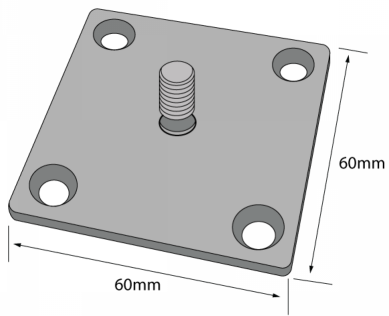

For Use With KG73W (Model: K9142)

- For Use With KG73W.

Attributes:

Product Code: K9142

Unit Of Sale: Each