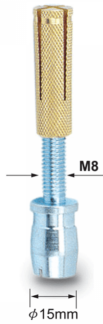

Pivot With Threaded Rod (Model: K9129)

- Pivot with threaded rod and solid brass wall plug.

Attributes:

Product Code: K9129

Unit Of Sale: Each