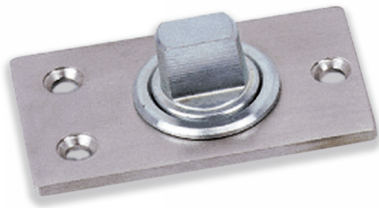

Floor Pivot Bearing (Model: K9115)

- SUS 304 Floor Pivot Bearing

Attributes:

Product Code: K9115

Unit Of Sale: Each