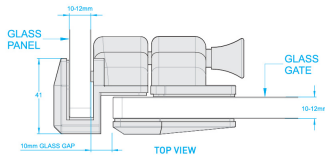

**90 Degree Glass To Glass Gate Latch - Black ( Model: KSS.GATELATCH.BK.004 )**

- Manufactured using 2205 grade stainless steel making it suitable for use in the most challenging environments such as swimming pools, saunas, steam rooms, deck gates, balconies etc..
- Suitable for 8 - 12mm thick glass
- Premium Polaris latch for new glass gates
- Simple and quick to install
- Unique Polaris design matches Polaris hinges
- All 2205 duplex stainless steel construction
- Without the use of inferior plated-steel component
- Wall mount, 180deg glass to glass, 90deg glass to glass and post to glass variants available

**Attributes:**

**Product Code:** KSS.GATELATCH.BK.004

**Unit Of Sale:** Each