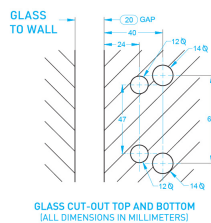

Glass to Post Gate Hinge 8-12mm Glass - Satin Stainless ( Model: KSS.GATEHINGE.SSS.011 )

- Manufactured using 2205 grade stainless steel making it suitable for use in the most challenging environments such as swimming pools, saunas, steam rooms, deck gates, balconies etc..

- Suitable for 8 - 12mm thick glass
- Both self closing & soft closing from any position
- Quick and easy to install / D.I.Y
- Quick-adjust ratchet cap for simple speed adjustment
- Max weight : 45kg
- Temperature range : -10 degrees Celsius to +50 degrees Celsius
- Wall mount or glass to glass variants available