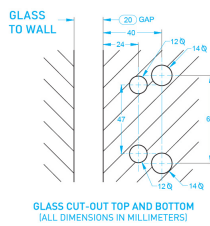

Glass to Post Gate Hinge 8-12mm Glass - Black (Model: KSS.GATEHINGE.BK.011)

- Manufactured using 2205 grade stainless steel making it suitable for use in the most challenging environments such as swimming pools, saunas, steam rooms, deck gates, balconies etc..
- Suitable for 8 - 12mm thick glass
- Both self closing & soft closing from any position
- Quick and easy to install / D.I.Y
- Quick-adjust ratchet cap for simple speed adjustment
- Max weight : 45kg
- Temperature range : -10 degrees Celsius to +50 degrees Celsius
- Wall mount or glass to glass variants available