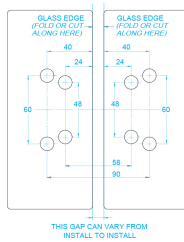

Glass to Glass Gate Hinge 8-12mm Glass - Black ( Model: KSS.GATEHINGE.BK.010 )

- Manufactured using 2205 grade stainless steel making it suitable for use in the most challenging environments such as swimming pools, saunas, steam rooms, deck gates, balconies etc..
- Suitable for 8 - 12mm thick glass
- Both self closing & soft closing from any position
- Quick and easy to install / D.I.Y
- Quick-adjust ratchet cap for simple speed adjustment
- Max weight : 45kg
- Temperature range : -10 degrees Celsius to +50 degrees Celsius
- Wall mount or post to glass variants available