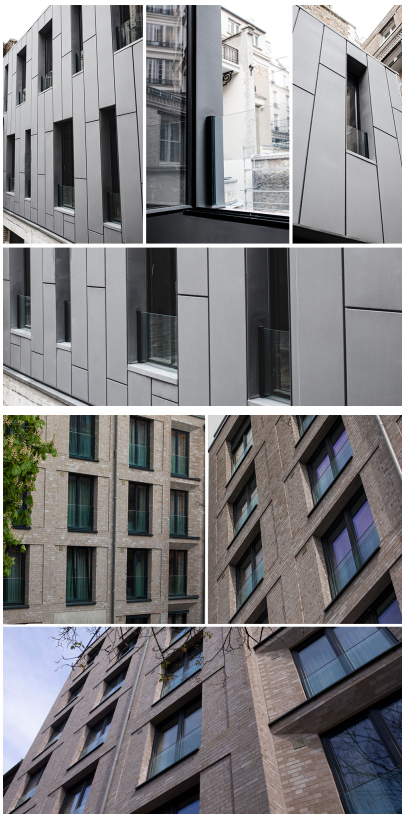

SkyForce-side Mount 1100mm High 10-13.52mm Glass RAL 7016 (Model: K.SF.16.2011.011.18-AG)

- Sold in Kit Format for 1100mm high glass.
- Comes with Gaskets to suit 10-13.52mm glass.
- Max.glass width up to 2600mm (depending on glass thickness).
- Virtually tool free installation.
- Matt - RAL7016 - Anthracite Grey.
- Suitable for mounting on plastic, aluminium, wooden or metal frames as well as concrete or stone.
- It is recommended that toughened/laminated glass is installed to ensure safety.
- Tested in accordance with BS6180.