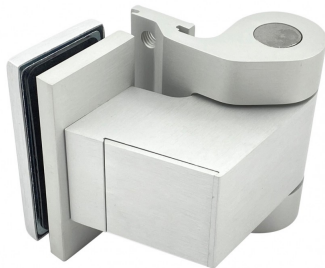

Dynamik Hydraulic Door Hinge Set - Natural Anodised (Model: G.DK.SG.SA.008.HYD)

- Glass thickness - 8-12mm
- Material - aluminium
- Max. door weight - 80 kg
- Max. door height - 2400mm
- Max. opening angle - 180°
- Stop function when opening 90°
- The set includes two hinges
- Supplied as stainless steel or natural anodised or black finish
- The set is universal - left/right

Attributes:

Product Code: G.DK.SG.SA.008.HYD

Unit Of Sale: Pair