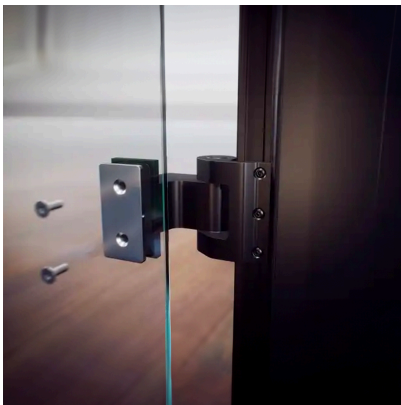

Dynamik Hydraulic Door Hinge Set - Natural Anodised (Model: G.DK.SG.SA.008.HYD)

- Glass thickness - 8-12mm
- Material - aluminium
- Max. door weight - 80 kg
- Max. door height - 2400mm
- Max. opening angle - 180°
- Stop function when opening 90°
- The set includes two hinges
- Supplied as stainless steel or natural anodised or black finish
- The set is universal - left/right

Attributes:

Product Code: G.DK.SG.SA.008.HYD

Unit Of Sale: Pair