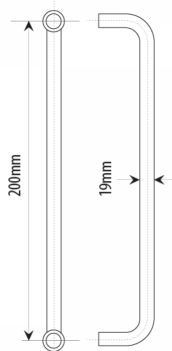

200mm Door Handle 19mm Dia. - Polished Brass (Model: JH01BPB)

- Shower Door Handle is constructed of heavy wall SUS 304 stainless steel tubing.
- Shower Door Handle is 200mm long with a diameter of 19mm.
- Door handle finished in Polished Brass.
- 10mm hole required in glass for the door handle to fit.