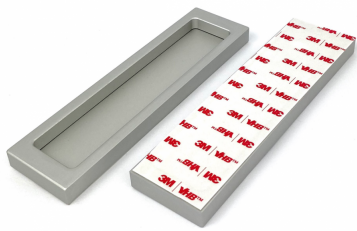

Self Adhesive Concealed Door Pull - Natural Anodised (Model: KCFH40-NA)

- 150 x 40mm rectangular door pull can be easily mounted using the strong 3M tape with no need to drill or route the glass therefore reducing the cost of the glass processing.

- This glass door pull is discreet and minimalist enough to allow the door to fully open over the fixed panel or wall.

- Suitable for any thickness glass.

Attributes:

Product Code: KCFH40-NA

Unit Of Sale: Set