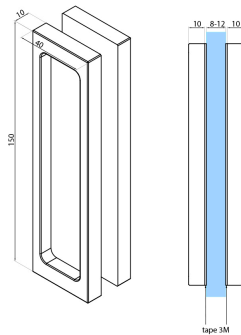

Self Adhesive Concealed Door Pull - Black - Loft Style (Model: KCFH40-B)

- 150 x 40mm rectangular door pull can be easily mounted using the strong 3M tape with no need to drill or route the glass therefore reducing the cost of the glass processing.

- This door pull works extremely well with the Loft Style hardware for that genuine loft style look.

- This glass door pull is discreet and minimalist enough to allow the door to fully open over the fixed panel or wall.

- Suitable for any thickness glass.

Attributes:

Product Code: KCFH40-B

Unit Of Sale: Set