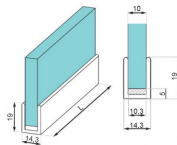

14.3mm U Profile For Loft Style Showers - 10mm Thick Glass (Model: G7013BL-LOFT)

- Suitable for 10mm thick glass.
- Different to other U Profiles due to its thick wall which will cover the cut edge of the banded strip.
- A perfect colour match for G.DK.LOFT.005 the black banding strip
- The most popular U channel for bespoke shower enclosures.
- The depth of the channel is ideal for disguising any discrepancy in the plumbness of the wall, allowing for the glass to be cut straight.
- The glass is generally fixed in the profile using N.SOU.FIXALL.CL or N.SOU.ANTIMOULD.CL which are sealants and adhesives suitable for use in wet environments.

Attributes:

Product Code: G7013BL-LOFT

Unit Of Sale: 2500mm