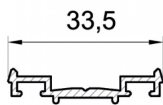

## Stick on and Bolt On Loft Style Mullion Base Profile ( Model: G.DK.LOFT.008 )

- These items are used to create the previous two kits. While the same mullion cover profile is used for both the stick on and bolted vertical mullion the base profiles differ.
- The Stick on & Bolt on Base Profile is used on both sides of the glass in a stick on mullion but only on one side in a bolted mullion.
- The Bolt On Base Profile Used only with a bolt on mullion installation. This profile holds the nut that allows the previous profile to be bolted too.
- The Mullion Cover Profile is used on both sides of the glass in both the bolt on and stick on mullion installations.

### Attributes:

**Product Code:** G.DK.LOFT.008

**Unit Of Sale:** 3000mm