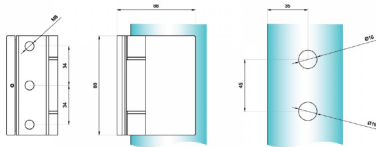

Dynamik Door Hinge - Black - Square Corners ( Model: G.DK.SG.BK.008.SQ )

- The Square integrated door hinges work with the H-type, Z- type and L-type aluminium door frames.
- Suitable for glass thicknesses of 8-10mm.
- Recommended max door height - 2400mm.
- Above a height of 2200 mm, it is recommended to use 3 hinges.
- Available in Black, Stainless steel effect, and an Anodised finish.
- The maximum recommended weight of glass doors using these hinges:  
2 hinges = 80kg  
3 hinges = 100kg