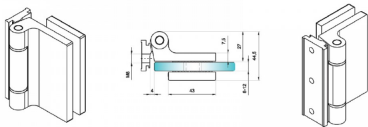

Dynamik Door Hinge - Black - Square Corners ( Model: G.DK.SG.BK.008.SQ )

- The Square integrated door hinges work with the H-type, Z- type and L-type aluminium door frames.
- Suitable for glass thicknesses of 8-10mm.
- Recommended max door height - 2400mm.
- Above a height of 2200 mm, it is recommended to use 3 hinges.
- Available in Black, Stainless steel effect, and an Anodised finish.
- The maximum recommended weight of glass doors using these hinges:  
2 hinges = 80kg  
3 hinges = 100kg

Attributes:

**Product Code:** G.DK.SG.BK.008.SQ

**Unit Of Sale:** Each