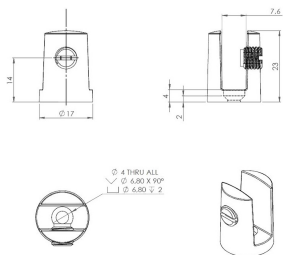

**Black Round Shelf Support 4-6mm Glass ( Model: H0207B )**

- Chrome Round Shelf Support suitable for 4mm to 6mm thick glass.
- This round shelf support comes with a 4mm diameter hole through the base for easy fixing.
- Shelf supports are sold in pairs with a black finish.

**Attributes:**

**Product Code:** H0207B

**Unit Of Sale:** Pair