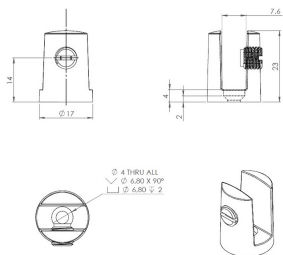

Black Round Shelf Support 4-6mm Glass (Model: H0207B)

- Chrome Round Shelf Support suitable for 4mm to 6mm thick glass.
- This round shelf support comes with a 4mm diameter hole through the base for easy fixing.
- Shelf supports are sold in pairs with a black finish.

Attributes:

Product Code: H0207B

Unit Of Sale: Pair