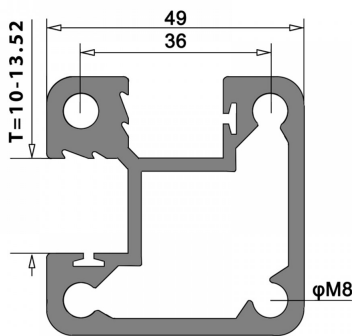

Top Mounted EaziRail 90 Deg Ext Post - 1100mm - Anodised ( Model: K.EZAL.TM.90E.AN )

- Pre fabricated balustrade post that is suitable for 10mm - 13.52mm thick glass.
- Suitable for use on an external corner as outlined on the picture.
- Extremely fast and simple to install.
- These posts can be finished on top in three different ways depending on your preference.
- A handrail can be easily installed, the post can have a flat cap with the glass below it or the glass can be higher than the post and a slotted cap can be installed.
- These post provide a really great windbreak as there are a lot less gaps than traditional stainless steel posts.
- Bespoke size posts can be manufactured to suit your requirements.

Attributes:

**Product Code:** K.EZAL.TM.90E.AN

**Unit Of Sale:** Each