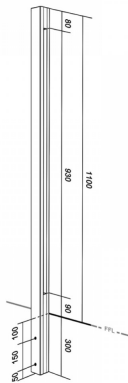

Side Mounted EaziRail End Post Right - 1100mm - Anodised (Model: K.EZAL.SM.ENDR.AN)

- Pre fabricated side mounted balustrade post that is suitable for 10mm - 13.52mm thick glass.
- This post is suitable for the right hand side of an installation as looked at from inside the balcony.
- Extremely fast and simple to install.
- These posts can be finished on top in three different ways depending on your preference.
- A handrail can be easily installed, the post can have a flat cap with the glass below it or the glass can be higher than the post and a slotted cap can be installed.
- These post provide a really great windbreak as there are a lot less gaps than traditional stainless steel posts.
- Bespoke size posts can be manufactured to suit your requirements.