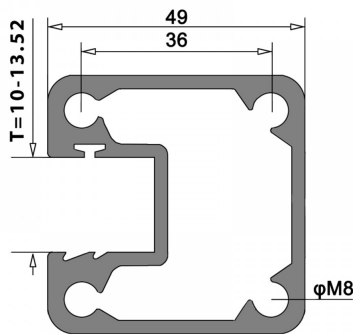

Side Mounted EaziRail End Post Right - 1100mm - Anodised (Model: K.EZAL.SM.ENDR.AN)

- Pre fabricated side mounted balustrade post that is suitable for 10mm - 13.52mm thick glass.
- This post is suitable for the right hand side of an installation as looked at from inside the balcony.
- Extremely fast and simple to install.
- These posts can be finished on top in three different ways depending on your preference.
- A handrail can be easily installed, the post can have a flat cap with the glass below it or the glass can be higher than the post and a slotted cap can be installed.
- These post provide a really great windbreak as there are a lot less gaps than traditional stainless steel posts.
- Bespoke size posts can be manufactured to suit your requirements.

Attributes:

Product Code: K.EZAL.SM.ENDR.AN

Unit Of Sale: Each