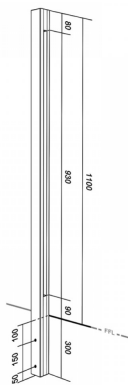

Side Mounted EaziRail 90 Deg Int Post - 1100mm - Anodised (Model: K.EZAL.SM.90I.AN)

- Pre fabricated balustrade post that is suitable for 10mm - 13.52mm thick glass.
- Suitable for installation on an internal corner as outlined on the picture.
- Extremely fast and simple to install.
- These posts can be finished on top in three different ways depending on your preference.
- A handrail can be easily installed, the post can have a flat cap with the glass below it or the glass can be higher than the post and a slotted cap can be installed.
- These post provide a really great windbreak as there are a lot less gaps than traditional stainless steel posts.
- Bespoke size posts can be manufactured to suit your requirements.

Attributes:

Product Code: K.EZAL.SM.90I.AN

Unit Of Sale: Each