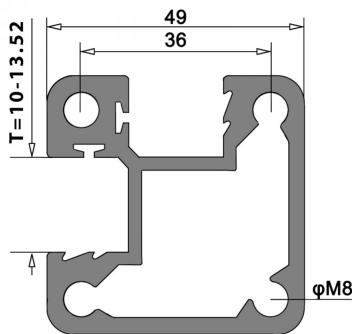

Side Mounted EaziRail 90 Deg Int Post - 1100mm - Anodised (Model: K.EZAL.SM.90I.AN)

- Pre fabricated balustrade post that is suitable for 10mm - 13.52mm thick glass.
- Suitable for installation on an internal corner as outlined on the picture.
- Extremely fast and simple to install.
- These posts can be finished on top in three different ways depending on your preference.
- A handrail can be easily installed, the post can have a flat cap with the glass below it or the glass can be higher than the post and a slotted cap can be installed.
- These post provide a really great windbreak as there are a lot less gaps than traditional stainless steel posts.
- Bespoke size posts can be manufactured to suit your requirements.

Attributes:

Product Code: K.EZAL.SM.90I.AN

Unit Of Sale: Each