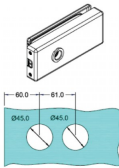

Magnetic Catch Lever Lock- Without Lock - Black (Model: KLL501M-WL-B)

- Prepared for both 8mm and 10mm glass thickness.
- Prepared for europrofile cylinder, night latch function.
- Prepared square hole for all lever handles with 8mm square spindle.
- For left hand or right hand open, lock body & night latch can be reversed easily by loosening screws only.
- For security, nightlatch (bolt) with two hardened roller pins inside.