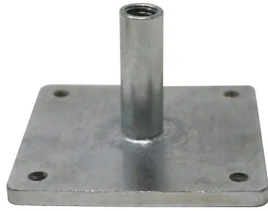

### Crystal View & CVone Timber Fixing Plate Kit ( Model: KCV025 )

- The patented Timber Fixing Plate has been designed to provide a solid fixing where the substrate is timber. It is a square plate with a threaded sleeve in the centre which holds on to the balustrade channel.

- The Timber Fixing Plate is fixed to the timber using four 6 x 100mm wood screws (wood screws are not included).

**Attributes:**

**Product Code:** KCV025

**Unit Of Sale:** 15 Pcs