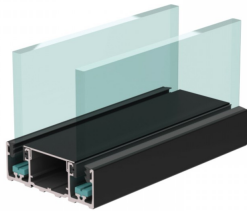

Double Glazed Top Profile - Black ( Model: G.DK.DG.BK.003 )

- Suitable for glass thicknesses of 8-12.76mm.
- Max height should not exceed 3200mm.
- For heights over 2800mm, 12mm or 13.5mm laminate glass is recommended.
- Available in Silver Anodised and Black.

Attributes:

**Product Code:** G.DK.DG.BK.003

**Unit Of Sale:** 6000mm