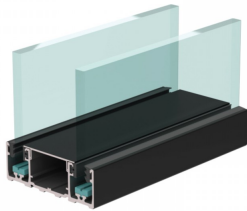

Double Glazed Top Profile - Black (Model: G.DK.DG.BK.003)

- Suitable for glass thicknesses of 8-12.76mm.
- Max height should not exceed 3200mm.
- For heights over 2800mm, 12mm or 12.76mm laminate glass is recommended.
- Available in Silver Anodised and Black.

Attributes:

Product Code: G.DK.DG.BK.003

Unit Of Sale: 6000mm