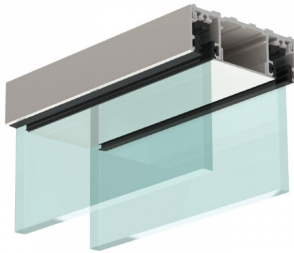

Double Glazed Top Profile - Silver Anodised (Model: G.DK.DG.SA.003)

- Suitable for glass thicknesses of 8-12.76mm.
- Max height should not exceed 3200mm.
- For heights over 2800mm, 12mm or 12.76mm laminate glass is recommended.
- Available in Silver Anodised and Black.

Attributes:

Product Code: G.DK.DG.SA.003

Unit Of Sale: 6 Metres