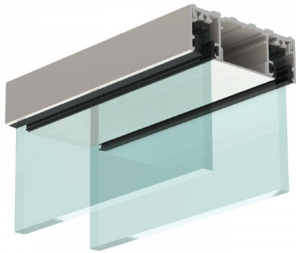

Double Glazed Top Profile - Silver Anodised ( Model: G.DK.DG.SA.003 )

- Suitable for glass thicknesses of 8-12.76mm.
- Max height should not exceed 3200mm.
- For heights over 2800mm, 12mm or 13.5mm laminate glass is recommended.
- Available in Silver Anodised and Black.

Attributes:

**Product Code:** G.DK.DG.SA.003

**Unit Of Sale:** 6 Metres