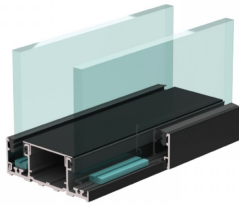

Double Glazed Base Profile - Black (Model: G.DK.DG.BK.002)

- Suitable for glass thicknesses of 8-12.76mm.
- Max height should not exceed 3200mm.
- For heights over 2800mm, 12mm or 13.5mm laminate glass is recommended.
- Available in Silver Anodised and Black.

Attributes:

Product Code: G.DK.DG.BK.002

Unit Of Sale: 6 Metres