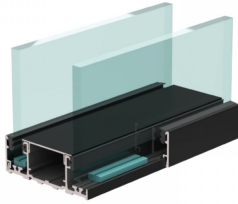

Double Glazed Base Profile - Black (Model: G.DK.DG.BK.002)

- Suitable for glass thicknesses of 8-12.76mm.
- Max height should not exceed 3200mm.
- For heights over 2800mm, 12mm or 12.76mm laminate glass is recommended.
- Available in Silver Anodised and Black.

Attributes:

Product Code: G.DK.DG.BK.002

Unit Of Sale: 6 Metres