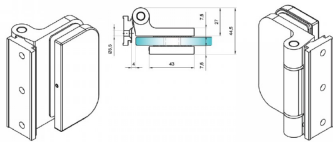

Dynamik Door Hinge - SS Effect - Round Corners (Model: G.DK.SG.SS.008)

- The Round integrated door hinges work with the H-type, Z- type and L-type aluminium door frames.
- Suitable for glass thicknesses of 8-10mm.
- Recommended max door height - 2400mm.
- Above a height of 2200 mm, it is recommended to use 3 hinges.
- Available in Black, Stainless steel effect, and an Anodised finish.
- The maximum recommended weight of glass doors using these hinges:
2 hinges = 80kg
3 hinges = 100kg

Attributes:

Product Code: G.DK.SG.SS.008

Unit Of Sale: Each