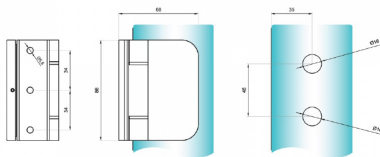

Dynamik Door Hinge - SS Effect - Round Corners (Model: G.DK.SG.SS.008)

- The Round integrated door hinges work with the H-type, Z- type and L-type aluminium door frames.
- Suitable for glass thicknesses of 8-10mm.
- Recommended max door height - 2400mm.
- Above a height of 2200 mm, it is recommended to use 3 hinges.
- Available in Black, Stainless steel effect, and an Anodised finish.
- The maximum recommended weight of glass doors using these hinges:
2 hinges = 80kg
3 hinges = 100kg