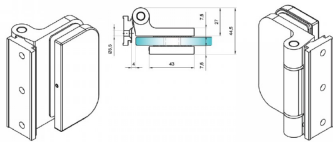

Dynamik Door Hinge - Black - Round Corners (Model: G.DK.SG.BK.008)

- The Round integrated door hinges work with the H-type, Z- type and L-type aluminium door frames.
- Suitable for glass thicknesses of 8-10mm.
- Recommended max door height - 2400mm.
- Above a height of 2200 mm, it is recommended to use 3 hinges.
- Available in Black, Stainless steel effect, and an Anodised finish.
- The maximum recommended weight of glass doors using these hinges:
2 hinges = 80kg
3 hinges = 100kg

Attributes:

Product Code: G.DK.SG.BK.008

Unit Of Sale: Each