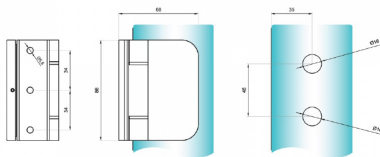

Dynamik Door Hinge - Black - Round Corners (Model: G.DK.SG.BK.008)

- The Round integrated door hinges work with the H-type, Z- type and L-type aluminium door frames.
- Suitable for glass thicknesses of 8-10mm.
- Recommended max door height - 2400mm.
- Above a height of 2200 mm, it is recommended to use 3 hinges.
- Available in Black, Stainless steel effect, and an Anodised finish.
- The maximum recommended weight of glass doors using these hinges:
2 hinges = 80kg
3 hinges = 100kg