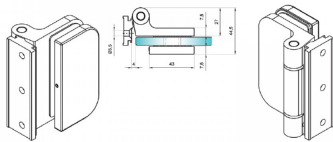

Dynamik Door Hinge - Anodised - Round Corners (Model: G.DK.SG.SA.008)

- The Round integrated door hinges work with the H-type, Z- type and L-type aluminium door frames.
- Suitable for glass thicknesses of 8-10mm.
- Recommended max door height - 2400mm.
- Above a height of 2200 mm, it is recommended to use 3 hinges.
- Available in Black, Stainless steel effect, and an Anodised finish.
- The maximum recommended weight of glass doors using these hinges:
2 hinges = 80kg
3 hinges = 100kg

Attributes:

Product Code: G.DK.SG.SA.008

Unit Of Sale: Each