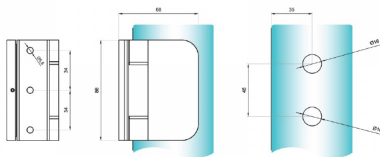

Dynamik Door Hinge - Anodised - Round Corners (Model: G.DK.SG.SA.008)

- The Round integrated door hinges work with the H-type, Z- type and L-type aluminium door frames.
- Suitable for glass thicknesses of 8-10mm.
- Recommended max door height - 2400mm.
- Above a height of 2200 mm, it is recommended to use 3 hinges.
- Available in Black, Stainless steel effect, and an Anodised finish.
- The maximum recommended weight of glass doors using these hinges:
2 hinges = 80kg
3 hinges = 100kg