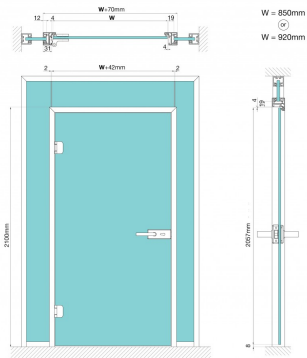

## Dynamik 920mm X 2057mm Pre Cut Door Kit - Black ( Model: G.DK.SG.BK.920 )

Black Standard Door Frame Kit pre cut to size to suit a 920mm x 2057mm door leaf.

- All the cleats needed to assemble
- Pre mitred corners & gaskets.
- Hinges sold separately.
- Indicate the glass thickness to be used so the correct gaskets can be shipped.
- Available in anodised grey and black.

Attributes:

**Product Code:** G.DK.SG.BK.920

**Unit Of Sale:** Kit