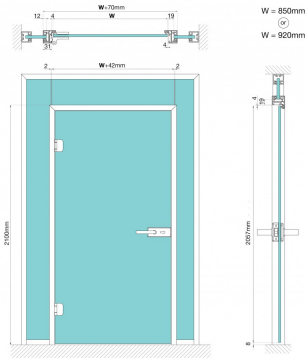

**Dynamik 850mm X 2057mm Pre Cut Door Kit - Black ( Model: G.DK.SG.BK.850 )**

Black Standard Door Frame Kit pre cut to size to suit a 850mm x 2057mm door leaf. Included in the kit:

- All the cleats needed to assemble
- Pre mitred corners & gaskets.
- Hinges sold separately.
- Indicate the glass thickness to be used so the correct gaskets can be shipped.
- Available in anodised grey and black.

**Attributes:**

**Product Code:** G.DK.SG.BK.850

**Unit Of Sale:** Kit