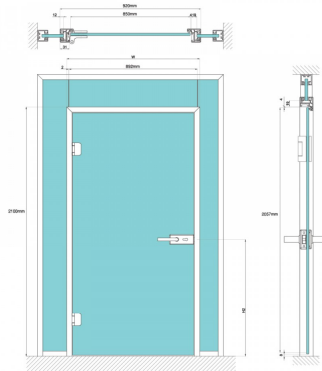

Dynamik 850mm X 2100mm Pre Cut Door Kit - Black (Model: G.DK.SG.BK.850)

Black Standard Door Frame Kit pre cut to size to suit a 850mm x 2100mm door leaf. Included in the kit:

Attributes:

Product Code: G.DK.SG.BK.850