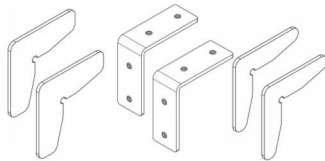

Cleat Kit For H Type Door Frame - SS ( Model: G.DK.AC.004 )

Stainless Steel H Type Door Frame Cleat Kit.

- Used to securely assemble the H-Type door frame.
- Keeps the joints tight and secure.
- One kit required per door frame.

Attributes:

**Product Code:** G.DK.AC.004

**Unit Of Sale:** Set

---