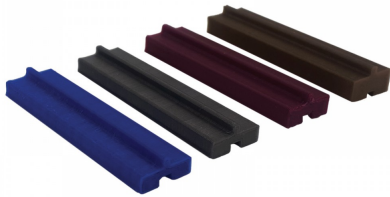

## 6mm Packers - Plastic ( Model: G.DK.AC.008 )

- 6mm plastic packers.
- These packers slot easily into the base track under the glass to adjust the glass height.
- Available in four different thicknesses, 3mm, 4mm, 5mm and 6mm and come in blue, grey, purple and gold.

### Attributes:

**Product Code:** G.DK.AC.008

**Unit Of Sale:** Pack of 10