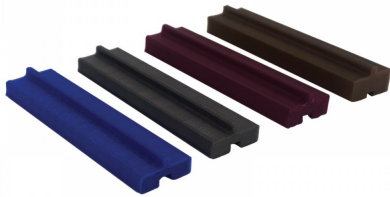

6mm Packers - Plastic (Model: G.DK.AC.008)

- 6mm plastic packers.
- These packers slot easily into the base track under the glass to adjust the glass height.
- Available in four different thicknesses, 3mm, 4mm, 5mm and 6mm and come in blue, grey, purple and gold.

Attributes:

Product Code: G.DK.AC.008

Unit Of Sale: Pack of 10