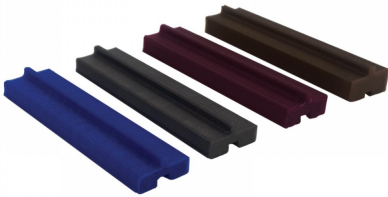

4mm Packers - Plastic (Model: G.DK.AC.006)

- 4mm plastic packers.
- These packers slot easily into the base track under the glass to adjust the glass height.
- Available in four different thicknesses, 3mm, 4mm, 5mm and 6mm and come in blue, grey, purple and gold.

Attributes:

Product Code: G.DK.AC.006

Unit Of Sale: Pack of 10