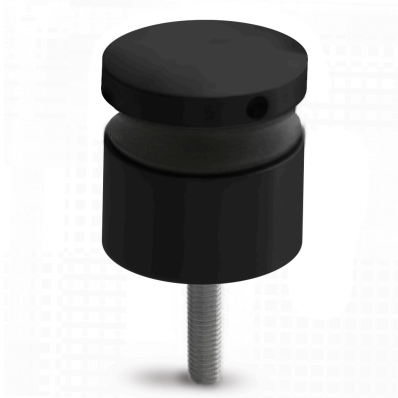

50mm Point Fixture With 45mm Standoff 316SS - Black (Model: K171545456.BK)

- Stainless steel point fixture suitable for mounting glass panels both vertically and horizontally.
- Supplied as standard with an 120mm long threaded bar.
- Drill 20mm diameter hole in the glass.
- Optional extra M10 wood fixings at various lengths available also.

Attributes:

Product Code: K171545456.BK

Unit Of Sale: Each