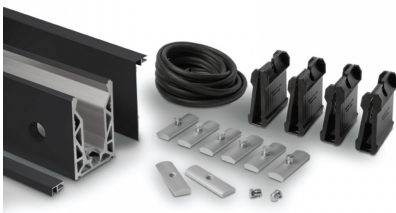

Crystal View 3 Metre Side Mounted Kit For 19mm Glass - Black (Model: KCVSIKIT.019BK)

- Complete 3 Metres of side mounted Crystal View System, which includes:
 - 3 metres of side mount channel
 - 3 metres of top seal
 - 3 metres of side cladding (bottom cladding not included)
 - 6 metres of gasket
 - 24 clamp bars & bolts
 - 12 glass clamps

- Suitable for 12mm thick glass and up to 1100mm high. Supplied in 3 metre lengths.

- Fixings to structure not included. Endcaps, dowels, bottom cladding and spanners sold separately.

Attributes:

Product Code: KCVSIKIT.019BK

Unit Of Sale: 3 Metre