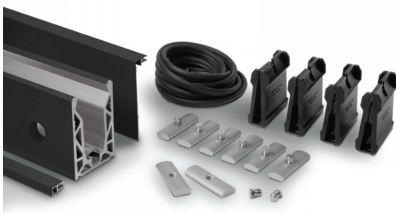

Crystal View 3 Metre Side Mounted Kit For 17.52mm - Black (Model: KCVSIKIT.017BK)

- Complete 3 Metres of side mounted Crystal View System, which includes:
 - 3 metres of side mount channel
 - 3 metres of top seal
 - 3 metres of side cladding (bottom cladding not included)
 - 6 metres of gasket
 - 24 clamp bars & bolts
 - 12 glass clamps

- Suitable for 12mm thick glass and up to 1100mm high. Supplied in 3 metre lengths.

- Fixings to structure not included. Endcaps, dowels, bottom cladding and spanners sold separately.

Attributes:

Product Code: KCVSIKIT.017BK

Unit Of Sale: 3 Metre