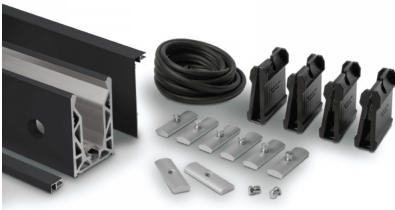

Crystal View 3 Metre Side Mounted Kit For 13.52mm - Black (Model: KCVSIKIT.013BK)

- Complete 3 Metres of side mounted Crystal View System, which includes:
 - 3 metres of side mount channel
 - 3 metres of top seal
 - 3 metres of side cladding (bottom cladding not included)
 - 6 metres of gasket
 - 24 clamp bars & bolts
 - 12 glass clamps

- Suitable for 12mm thick glass and up to 1100mm high. Supplied in 3 metre lengths.

- Fixings to structure not included. Endcaps, dowels, bottom cladding and spanners sold separately.

Attributes:

Product Code: KCVSIKIT.013BK

Unit Of Sale: 3 Metre