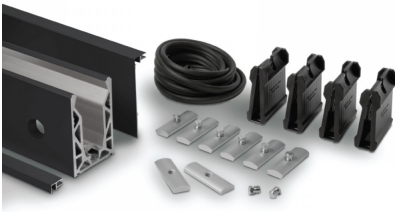

Crystal View 3 Metre Side Mounted Kit For 12mm Glass - Black (Model: KCVSIKIT.012BK)

- Complete 3 Metres of side mounted Crystal View System, which includes:
 - 3 metres of side mount channel
 - 3 metres of top seal
 - 3 metres of side cladding (bottom cladding not included)
 - 6 metres of gasket
 - 24 clamp bars & bolts
 - 12 glass clamps

- Suitable for 12mm thick glass and up to 1100mm high. Supplied in 3 metre lengths.

- Fixings to structure not included. Endcaps, dowels, bottom cladding and spanners sold separately.

Attributes:

Product Code: KCVSIKIT.012BK

Unit Of Sale: 3 Metre