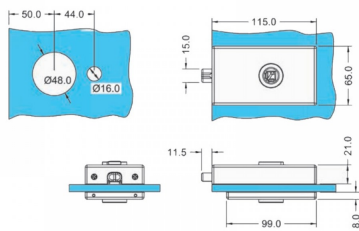

Small Magnetic Catch Lever Lock - Black (Model: KLL801M-B)

- Prepared for both 8mm and 10mm glass thickness.
- Prepared square hole for all lever handles with 8mm square spindle.
- For left hand or right hand open, lock body & night latch can be reversed easily by loosening screws only.
- For security, nightlatch (bolt) with two hardened roller pins inside.

Attributes:

Product Code: KLL801M-B

Unit Of Sale: Each